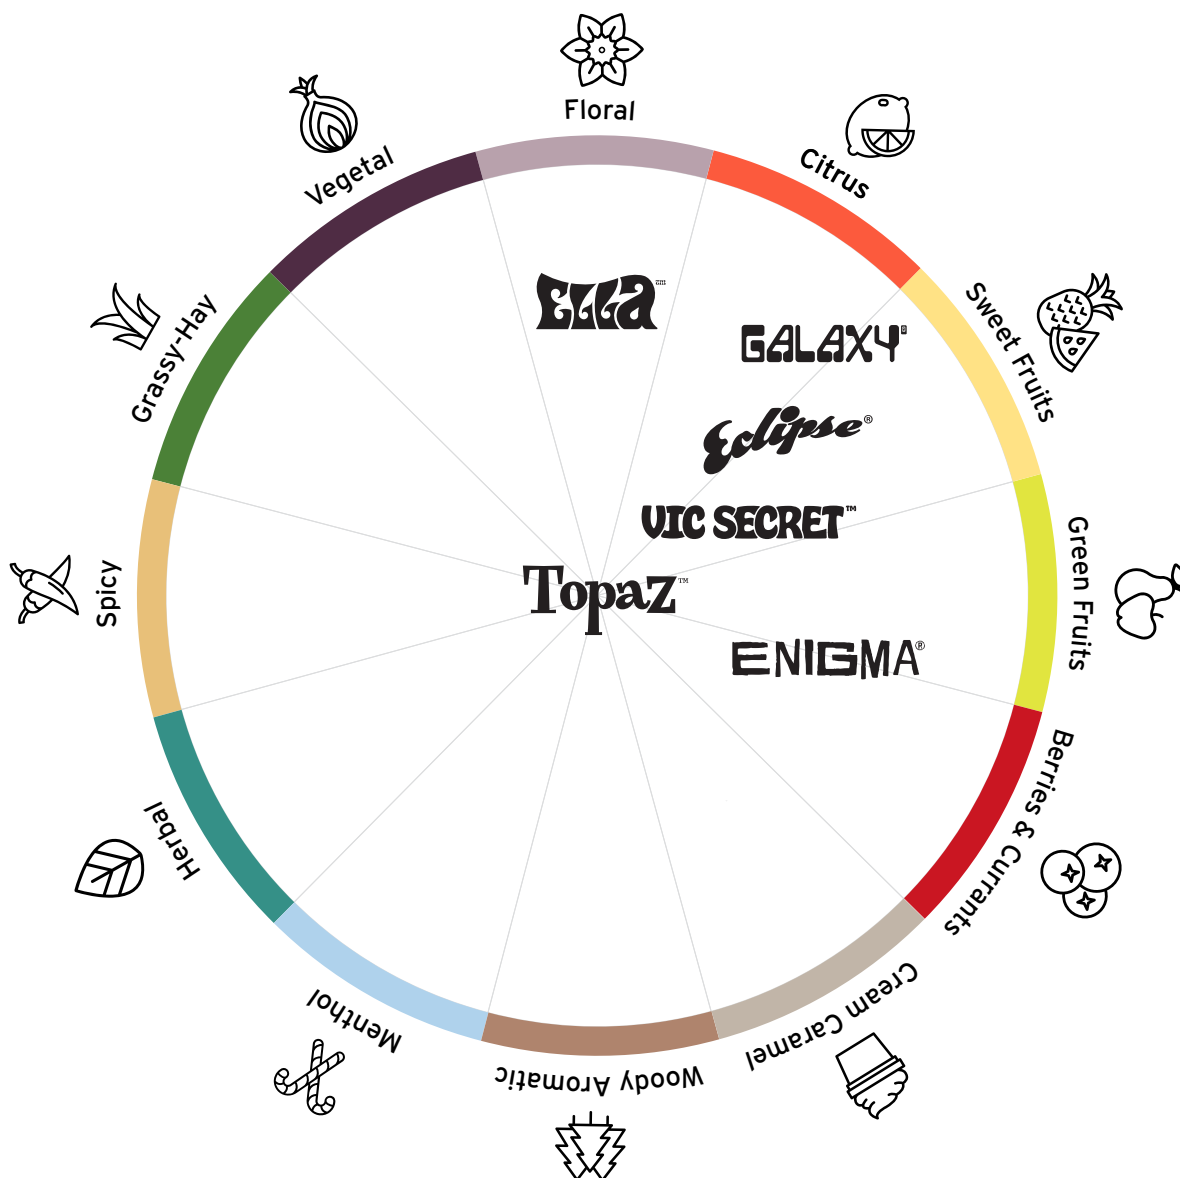

# HOP NAVIGATOR

Our Hop Flavour Navigator is a useful tool for brewers who are considering our Aussie hops for the first time, or thinking about getting creative with an old favourite.

It's a framework for which flavours will manifest in beer based on how and when our hops are commonly used during our brewing trials and in our customers' beer.

© The Hop Flavour Spectrum is owned by Hop Products Australia. It may not be used or reproduced without full and legible branding.

Vegetal

Citrus

Sweet Fruits

Green Fruits

Berries & Currants

Cream Caramel

Woody Aromatic

MENTHOL

HERBAL

SPICY

GRASSY-HAY

FLORAL

**Eclipse**<sup>®</sup>

**ELGA**<sup>™</sup>

**ENIGMA**<sup>®</sup>

**GALAXY**<sup>®</sup>

**Topaz**<sup>™</sup>

**VIC SECRET**<sup>™</sup>